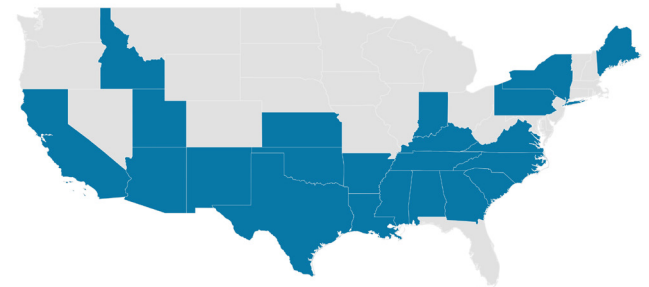

Conterra Networks States Served

22 States served
9,500 miles Fiber owned
14,000+ Licensed Microwave route miles owned
524 Wireless towers owned

Industries We Serve

Conterra serves educational, healthcare, financial, government, and wholesale organizations across the nation that require high quality, scalable networks – enabling you to focus on your priorities.