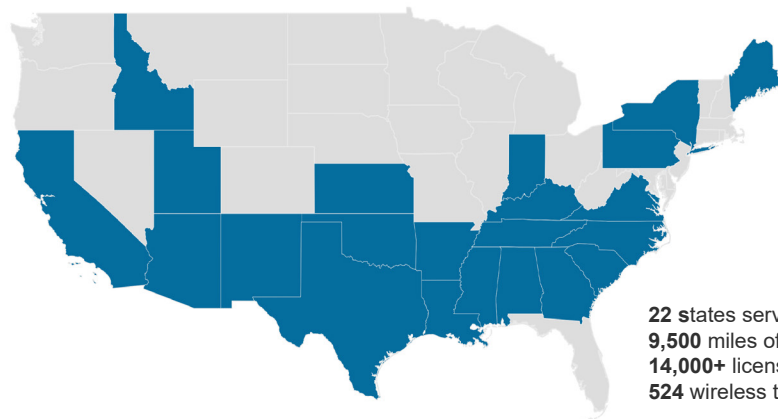

22 states served
9,500 miles of fiber owned and operated
14,000+ licensed microwave route miles owned
524 wireless towers owned

Why Conterra Networks?

Customization

Build the most effective solution with a customized arrangement of transport services addresses your specific needs.