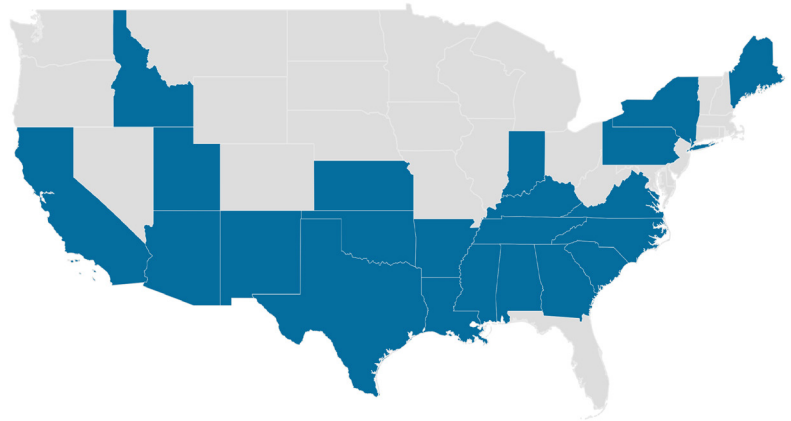

Reliable & Scalable Business Communications Services

Conterra Networks is a leading provider of premium bandwidth services and private fiber, microwave, and hybrid networks. Since 2001, Conterra Networks has successfully served customers in rural and metropolitan areas in 22 states across the U.S., with a focus on education, healthcare, enterprise, government, and carrier wholesale industries. We build, own, and operate customized carrier-class fiber and wireless network solutions to solve the challenges of scalability, congestion and oversubscription, performance and reliability. Our approach emphasizes collaboration, working with you to build high-quality, scalable solutions that meet your existing and future network needs.

States Served

22 States served

9,500 miles Fiber owned

14,000+ Licensed Microwave route miles owned

500+ Wireless towers owned

Premium Communications Services

You need communications services that support your business — not impede your ability to execute. Conterra Networks is a full-service communications provider who understands your needs and has a 15-year track record of delivering high-performance network solutions.