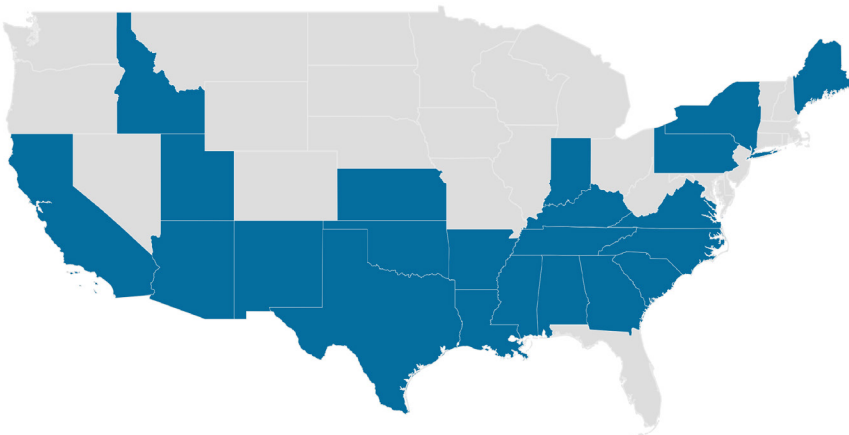

Conterra Overview

Conterra Networks is a leading provider of premium bandwidth services and private fiber, microwave, and hybrid networks.

Since 2001, Conterra Networks has successfully served customers in rural and metropolitan areas in 22 states across the U.S. with a focus on education, healthcare, enterprise, government, and carrier wholesale industries.

States Served

22 states served
9,500 route miles of fiber
355,000 fiber miles
14,000+ licensed microwave route miles owned
524 wireless towers owned

Best-in-Class Customer Service

- **Our Commitment** — We operate with a single-minded focus on our customers, from the initial engagement through deployment and support.
- **Customer Portal** — Intuitive, Service Level Agreement (SLA) performance monitoring and assurance reporting tools provide real-time visibility in your network.
- **24x7x365 Network Monitoring** — Your mission-critical applications are backed by our Network Operations Center (NOC) and industry-leading Service Level Agreements (SLAs).